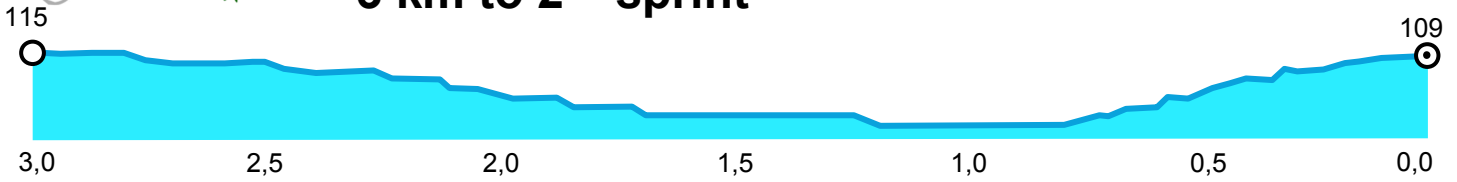

Saimaa Road Race

3 km Lemin kiriin

3 km to 1st sprint

Saimaa Road Race

3 km Savitaipaleen kiriin

3 km to 2nd sprint

Saimaa Road Race

3 km Taipalsaaren kiriin

3 km to 3rd sprint

Saimaa Road Race

3 km maaliin / 3 km to finish