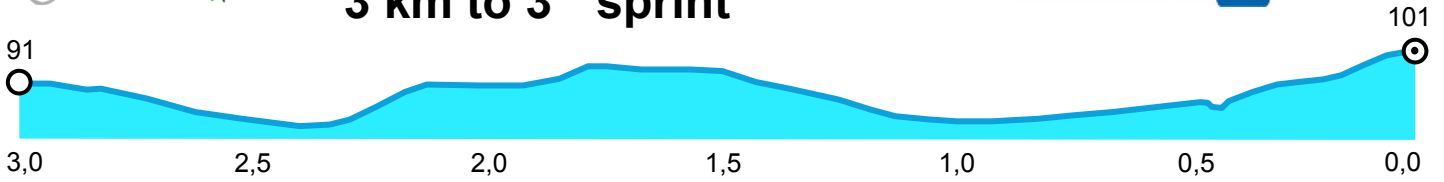

Saimaa Road Race

3 km Lemin kiriin

3 km to 1st sprint

Saimaa Road Race

3 km Savitaipaleen kiriin

3 km to 2nd sprint

Saimaa Road Race

3 km Taipalsaaren kiriin

3 km to 3rd sprint

Saimaa Road Race

3 km maaliin / 3 km to finish