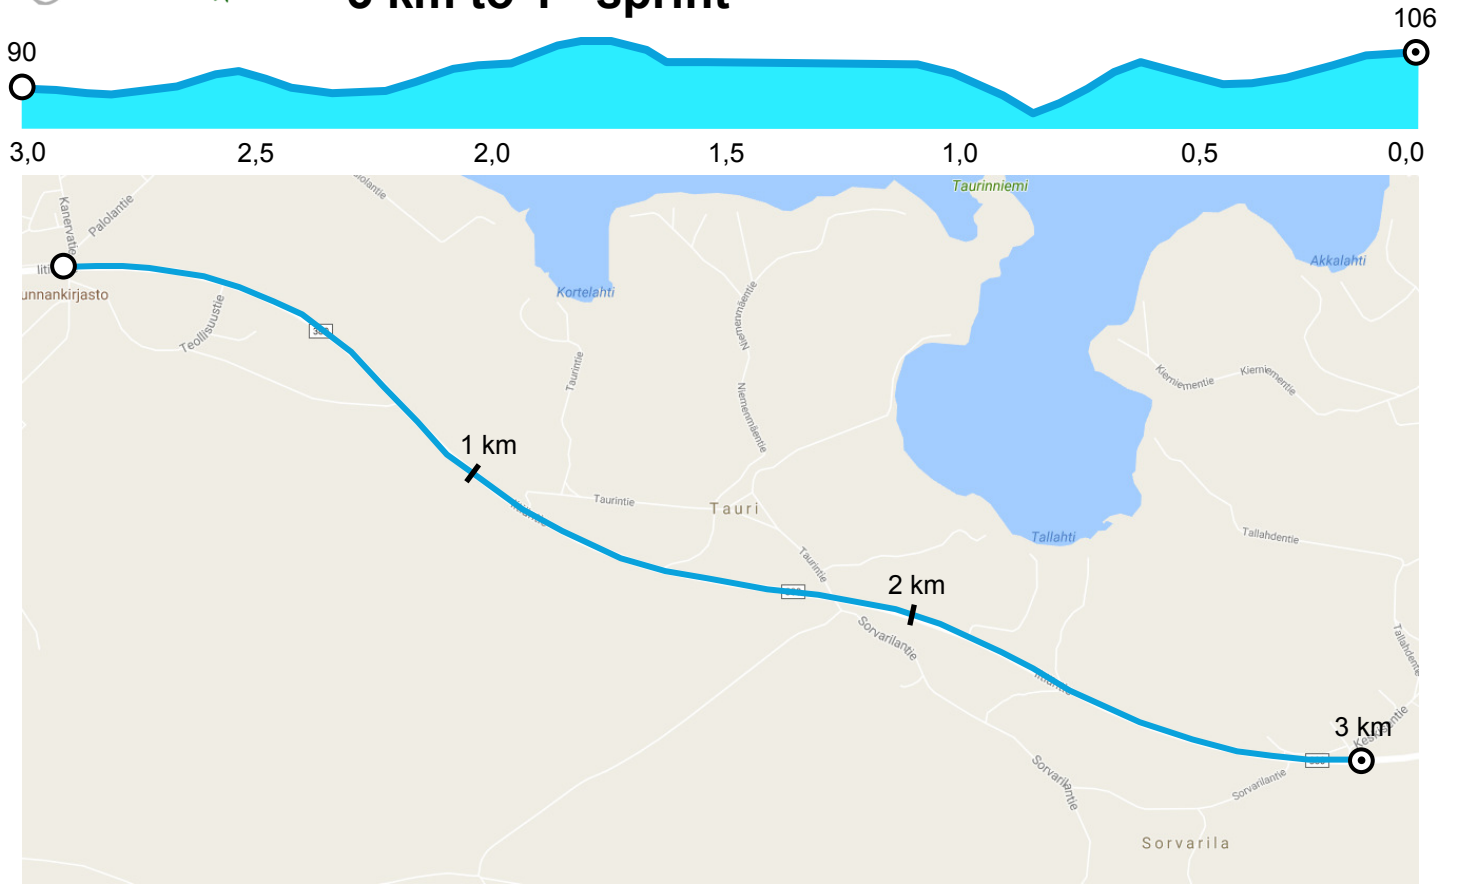

Saimaa Road Race

3 km Lemin kiriin

3 km to 1st sprint

Saimaa Road Race

3 km Savitaipaleen kiriin

3 km to 2nd sprint

Saimaa Road Race

3 km Taipalsaaren kiriin

3 km to 3rd sprint

Saimaa Road Race

3 km maaliin / 3 km to finish