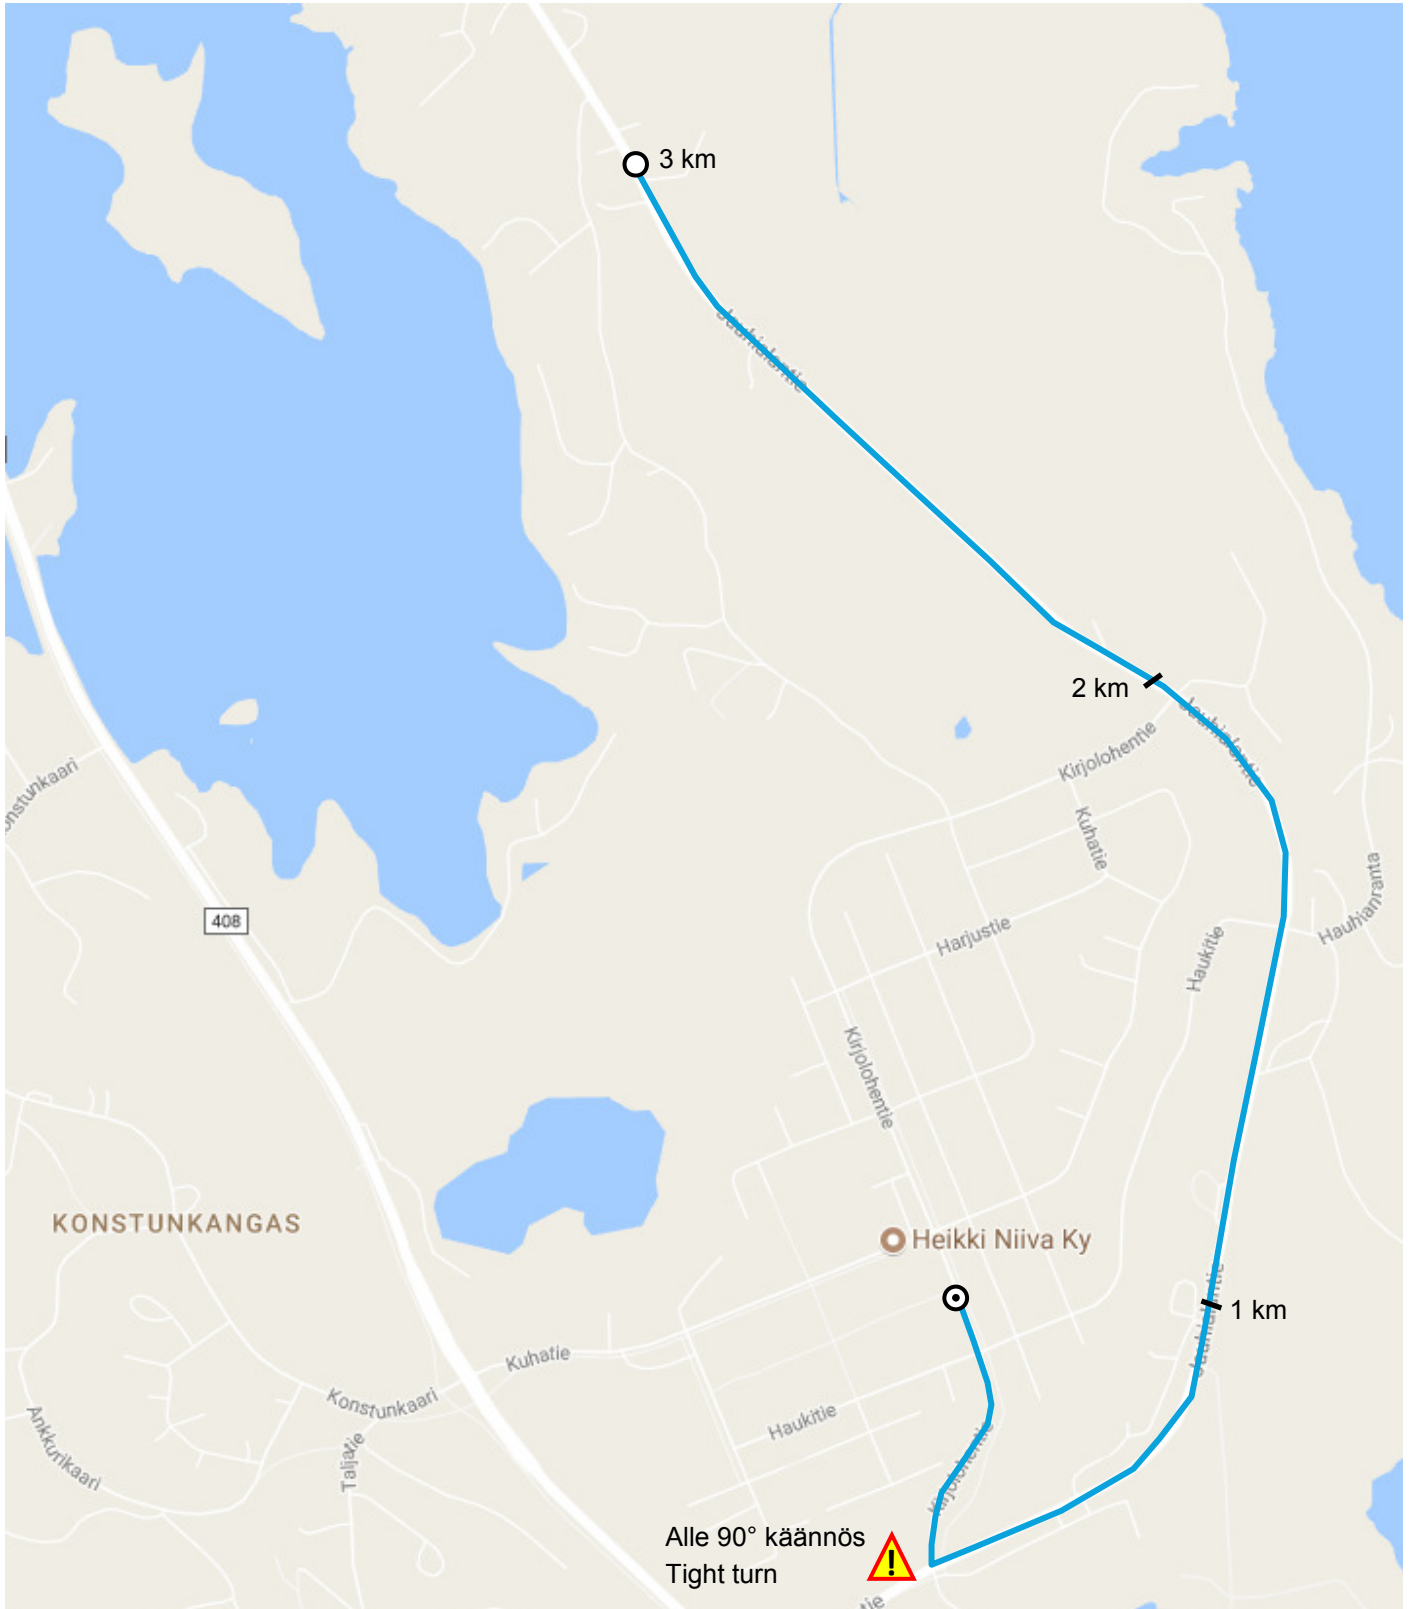

Saimaa Road Race

3 km Lemin kiriin

3 km to 1st sprint

Saimaa Road Race

3 km Savitaipaleen kiriin

3 km to 2nd sprint

Saimaa Road Race

3 km Taipalsaaren kiriin

3 km to 3rd sprint

Saimaa Road Race

3 km maaliin / 3 km to finish