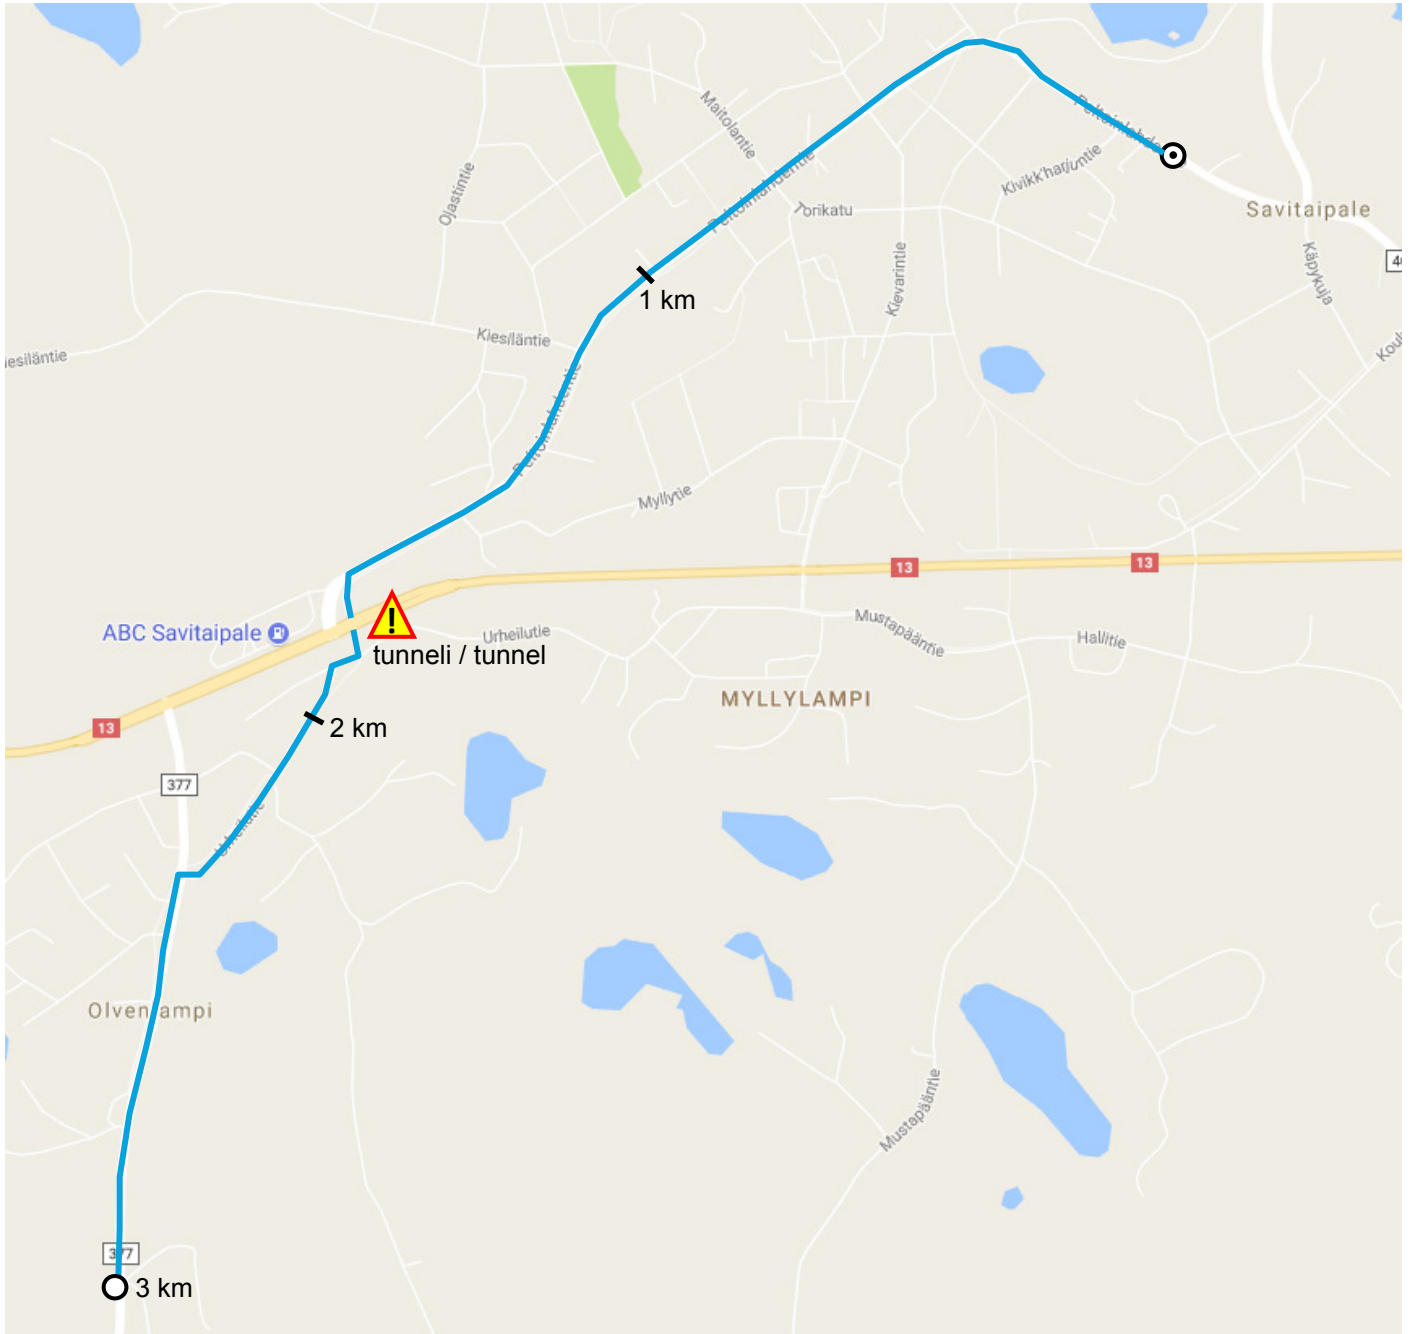

Saimaa Road Race

3 km Lemin kiriin

3 km to 1st sprint

Saimaa Road Race

3 km Savitaipaleen kiriin

3 km to 2nd sprint

Saimaa Road Race

3 km Taipalsaaren kiriin

3 km to 3rd sprint

Saimaa Road Race

3 km maaliin / 3 km to finish