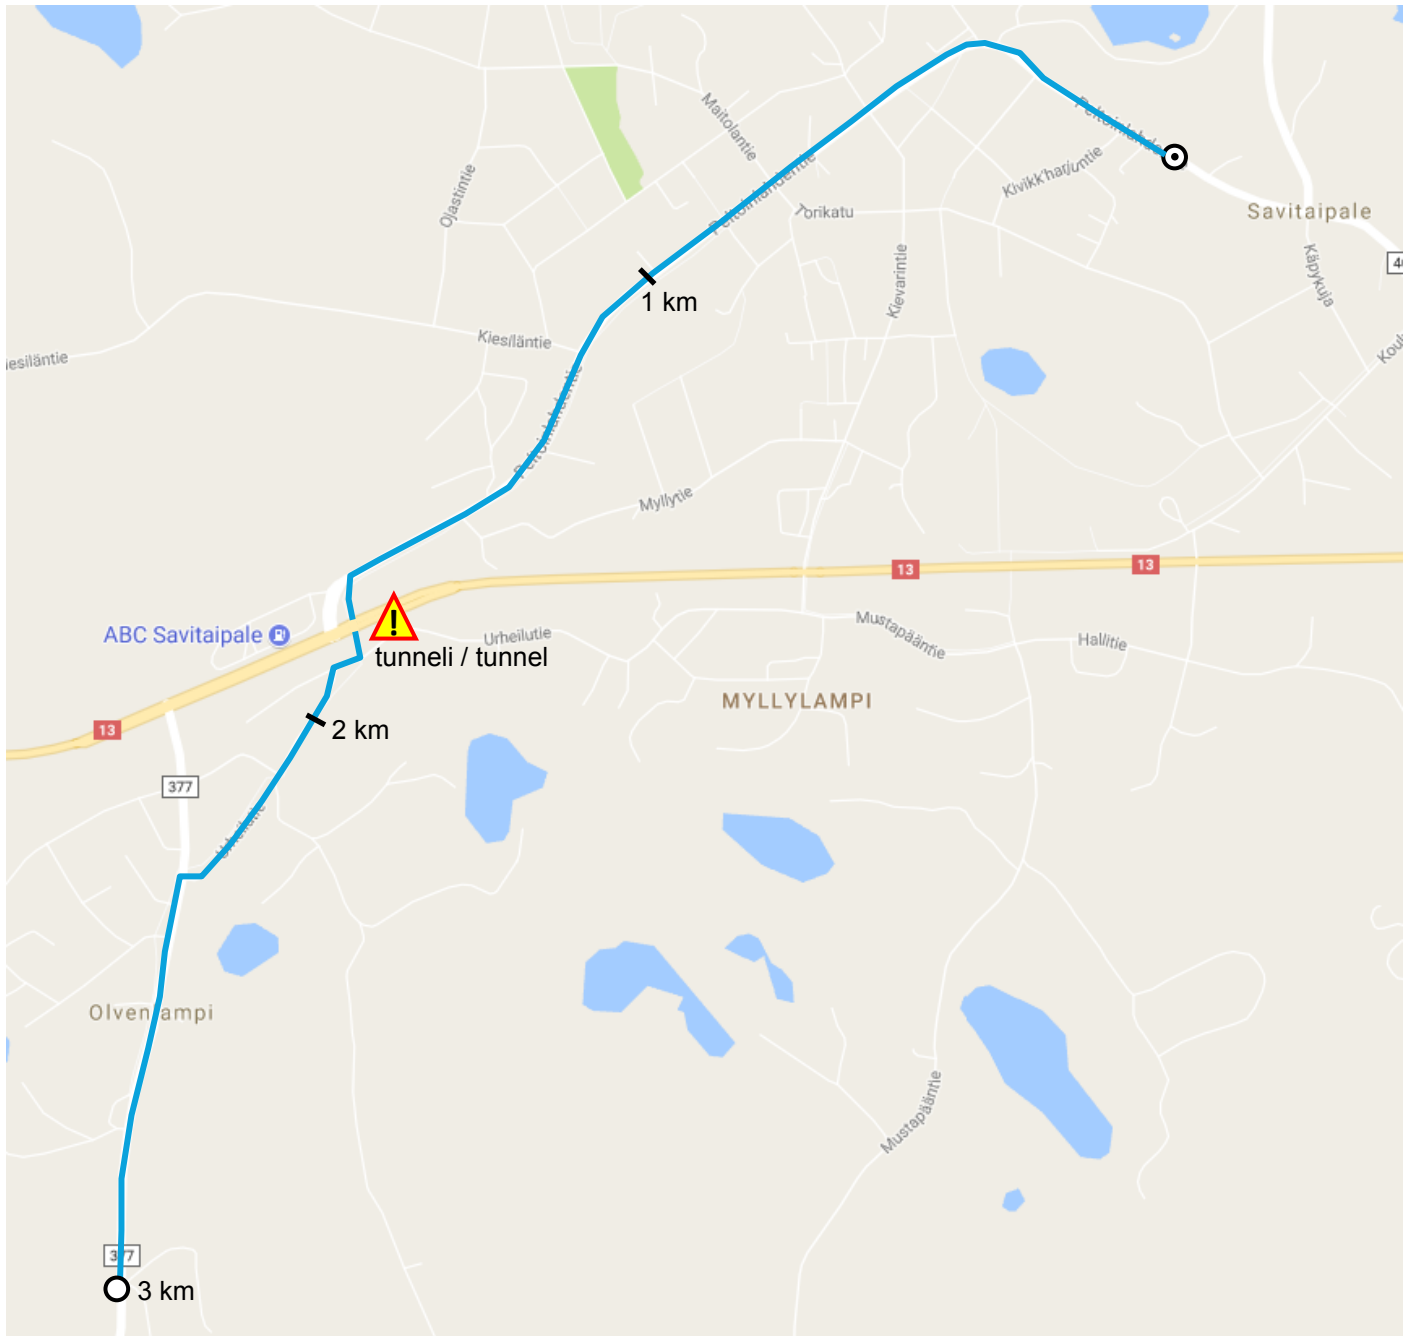

Saimaa Road Race

3 km Lemin kiriin

3 km to 1st sprint

Saimaa Road Race

3 km Savitaipaleen kiriin

3 km to 2nd sprint

Saimaa Road Race

3 km Taipalsaaren kiriin

3 km to 3rd sprint

Saimaa Road Race

3 km maaliin / 3 km to finish