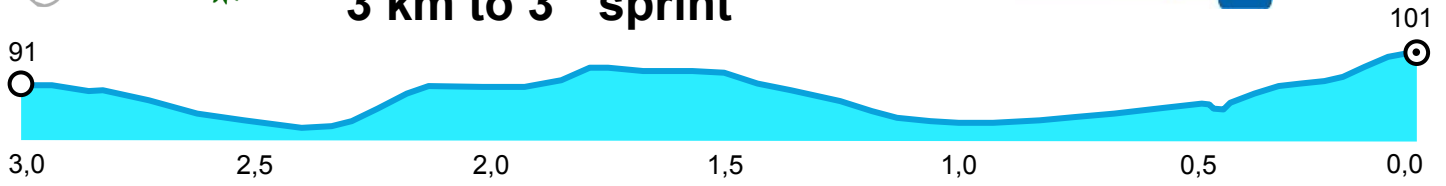

Saimaa Road Race

3 km Lemin kiriin

3 km to 1st sprint

Saimaa Road Race

3 km Savitaipaleen kiriin

3 km to 2nd sprint

Saimaa Road Race

3 km Taipalsaaren kiriin

3 km to 3rd sprint

Saimaa Road Race

3 km maaliin / 3 km to finish