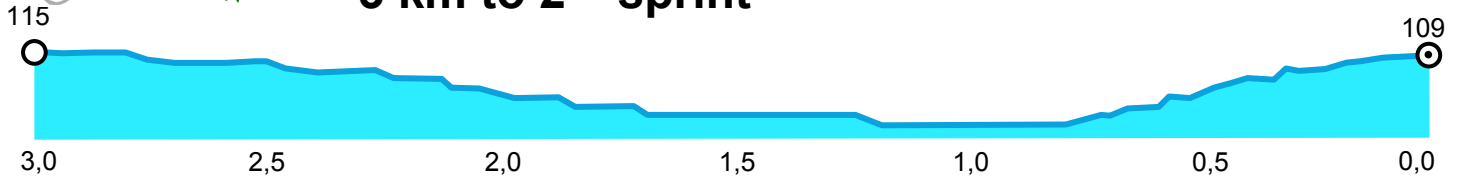

Saimaa Road Race

3 km Lemin kiriin

3 km to 1st sprint

Saimaa Road Race

3 km Savitaipaleen kiriin

3 km to 2nd sprint

Saimaa Road Race

3 km Taipalsaaren kiriin

3 km to 3rd sprint

Saimaa Road Race

3 km maaliin / 3 km to finish