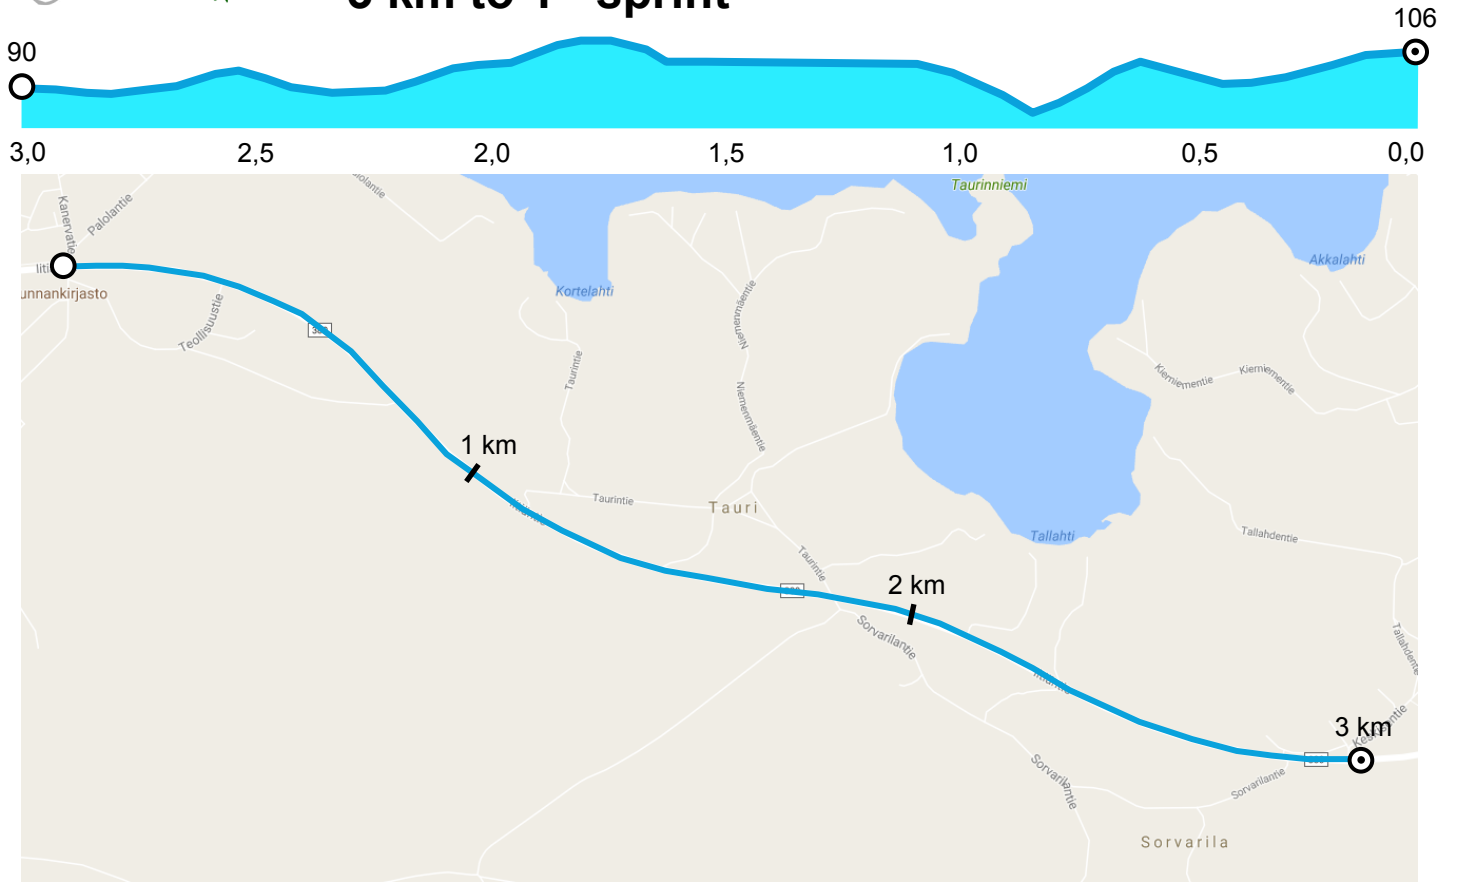

Saimaa Road Race

3 km Lemin kiriin

3 km to 1st sprint

Saimaa Road Race

3 km Savitaipaleen kiriin

3 km to 2nd sprint

Saimaa Road Race

3 km Taipalsaaren kiriin

3 km to 3rd sprint

Saimaa Road Race

3 km maaliin / 3 km to finish