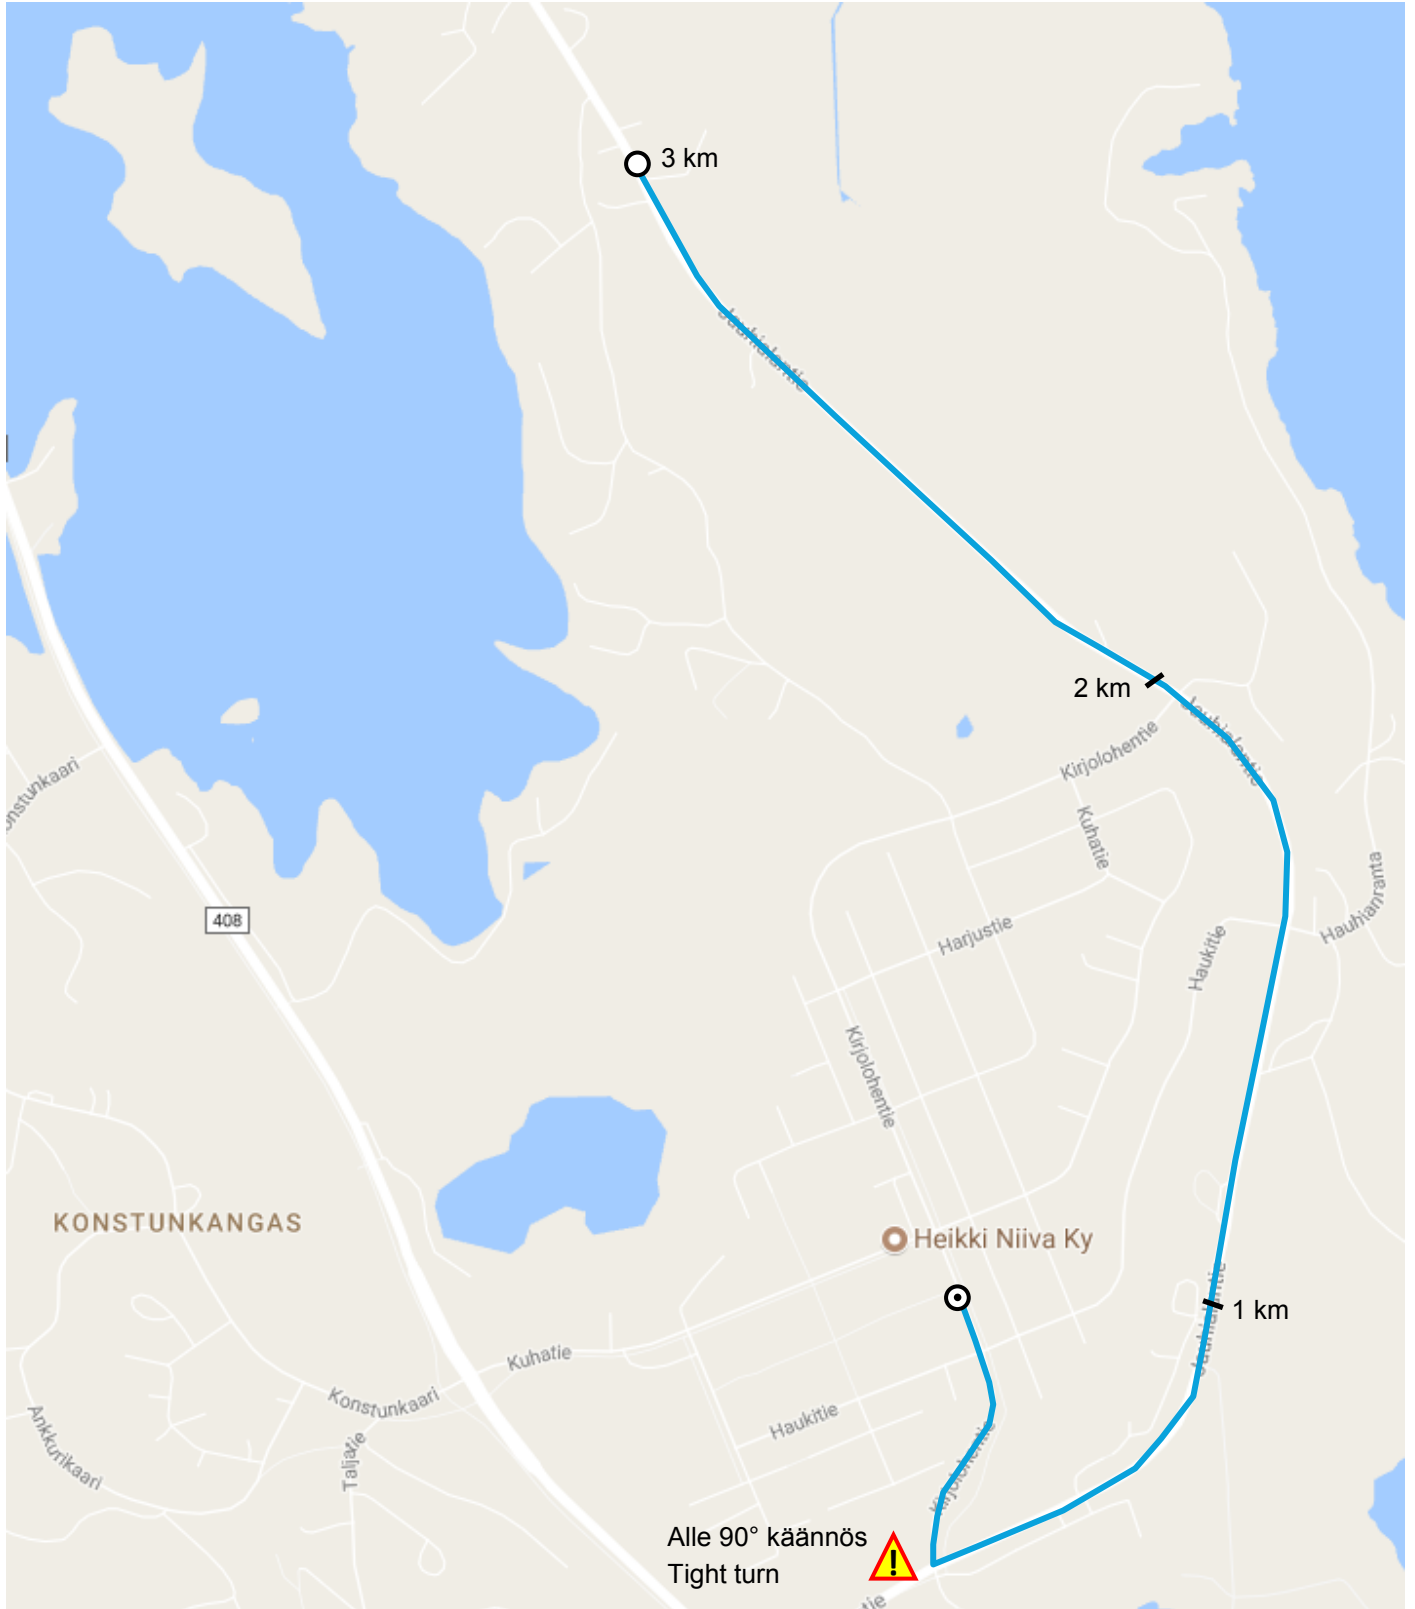

Saimaa Road Race

3 km Lemin kiriin

3 km to 1st sprint

Saimaa Road Race

3 km Savitaipaleen kiriin

3 km to 2nd sprint

Saimaa Road Race

3 km Taipalsaaren kiriin

3 km to 3rd sprint

Saimaa Road Race

3 km maaliin / 3 km to finish